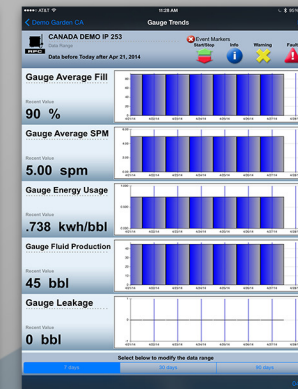

### Advanced Direct Drive Access

- Direct Bluetooth 4.0 low-power data transmission
  - View real-time charts, well reports, and archives of fault data
  - Modify setups with real-time remote keypad
  - Work wirelessly with a range of approximately 30m/100ft
- Unico drive with Bluetooth module required (P.N. 327-249)
  - Compatible with iPad 3, iPad Mini, iPhone 4S, and above
  - Available free on the Apple App Store

### Global Condition Monitoring

- Oil and Gas drive access on any Internet connection
  - Real-time graphs and data of well conditions
  - Automated reports offer trend and stroke analysis
  - Access historical data stored on Unico servers
- Unico GMC® telemetry system required
  - Compatible with iPad, iPhone, and iPod touch (iOS 5.1+)
  - Available free on the Apple App Store