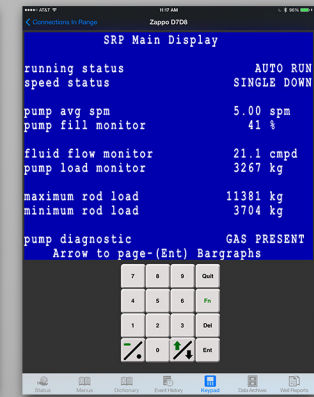

Advanced Direct Drive Access

1. Direct Bluetooth 4.0 low-power data transmission
   - View real-time charts, well reports, and archives of fault data
   - Modify setups with real-time remote keypad
   - Work wirelessly with a range of approximately 30m/100ft
2. Unico drive with Bluetooth module required (P.N. 327-249)
   - Compatible with iPad 3, iPad Mini, iPhone 4S, and above
   - Available free on the Apple App Store

iGMC

Global Condition Monitoring

1. Oil and Gas drive access on any Internet connection
   - Real-time graphs and data of well conditions
   - Automated reports offer trend and stroke analysis
   - Access historical data stored on Unico servers
2. Unico GMC® telemetry system required
   - Compatible with iPad, iPhone, and iPod touch (iOS 5.1+)
   - Available free on the Apple App Store