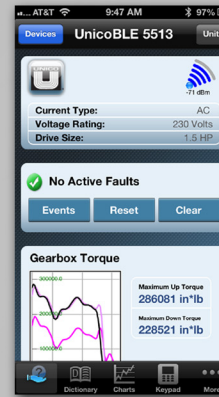

Advanced Direct Drive Access

1. Direct Bluetooth 4.0 low-power data transmission
   - View real-time charts, well reports, and archives of fault data
   - Modify setups with real-time remote keypad
   - Work wirelessly with a range of approximately 30m/100ft
2. Unico drive with Bluetooth module required (P.N. 327-249)
   - Compatible with iPad 3, iPad Mini, iPhone 4S, and above
   - Available free on the Apple App Store

iGMC

Global Condition Monitoring

1. Oil and Gas drive access on any Internet connection
   - Real-time graphs and data of well conditions
   - Automated reports offer trend and stroke analysis
   - Access historical data stored on Unico servers
2. Unico GMC® telemetry system required
   - Compatible with iPad, iPhone, and iPod touch (iOS 5.1+)
   - Available free on the Apple App Store