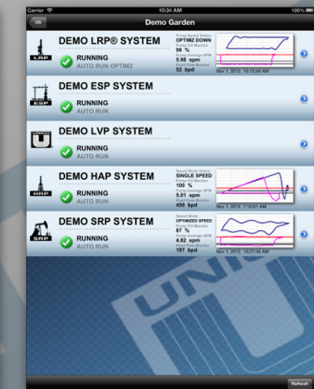

### Advanced Direct Drive Access

- Direct Bluetooth 4.0 low-power data transmission
  - View real-time charts, well reports, and archives of fault data
  - Modify setups with real-time remote keypad
  - Work wirelessly with a range of approximately 30m/100ft
- Unico drive with Bluetooth module required (P.N. 327-249)
  - Compatible with iPad 3, iPad Mini, iPhone 4S, and above
  - Available free on the Apple App Store

### Global Condition Monitoring

- Oil and Gas drive access on any Internet connection
  - Real-time graphs and data of well conditions
  - Automated reports offer trend and stroke analysis
  - Access historical data stored on Unico servers
- Unico GMC® telemetry system required
  - Compatible with iPad, iPhone, and iPod touch (iOS 5.1+)
  - Available free on the Apple App Store